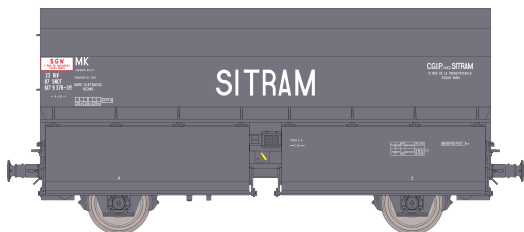

WB-977 - Wagon Coke STEMI 56 "SITRAM" Ep.IV-V – Chargement de coke
STEMI 56 Coke transport wagon "SITRAM" Era IV-V – Coke load
STEMI 56 Koks-Transportwagen "SITRAM" Ep.IV-V – Koksladung