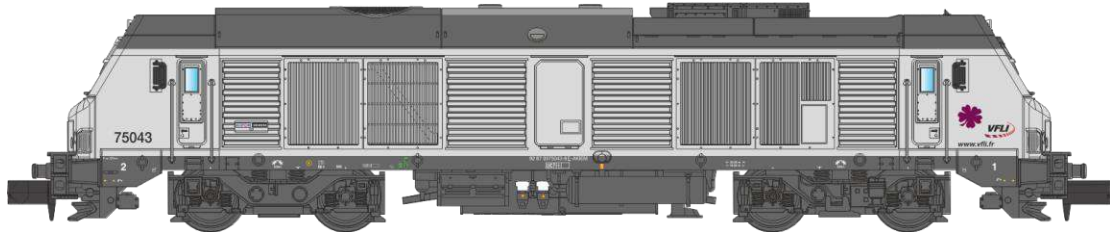

Catalogue BB75000

Série 1

Echelle N

NW-104 – Locomotive Diesel TSO n°75008 Epoque V-VI

NW-105 – Locomotive Diesel TSO n°75019 Epoque V-VI

NW-106 – Locomotive Diesel INFRA n°75034 Epoque V-VI

NW-107 – Locomotive Diesel INFRA n°675032 Epoque V-VI

NW-108 – Locomotive Diesel SNCF Intercité n°75333 Epoque V-VI

NW-109 – Locomotive Diesel SNCF Intercité n°75341 Epoque V-VI

NW-110 – Locomotive Diesel CFL CARGO n°75105 Epoque V-VI

NW-111 – Locomotive Diesel VFLI n°75043 Epoque V-VI

NW-112 – Locomotive Diesel SNCF FRET n°475058 Epoque V-VI