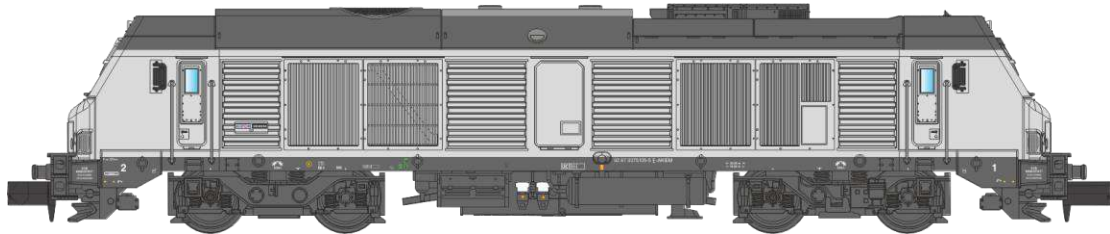

Catalogue BB75000

Série 1

Echelle N

NW-104 – Locomotive Diesel TSO n°75008 Epoque V-VI

NW-105 – Locomotive Diesel TSO n°75019 Epoque V-VI

NW-106 – Locomotive Diesel INFRA n°75034 Epoque V-VI

NW-107 – Locomotive Diesel INFRA n°675032 Epoque V-VI

NW-108 – Locomotive Diesel SNCF Intercité n°75333 Epoque V-VI

NW-109 – Locomotive Diesel SNCF Intercité n°75341 Epoque V-VI

NW-110 – Locomotive Diesel CFL CARGO n°75105 Epoque V-VI

NW-111 – Locomotive Diesel VFLI n°75043 Epoque V-VI

NW-112 – Locomotive Diesel SNCF FRET n°475058 Epoque V-VI