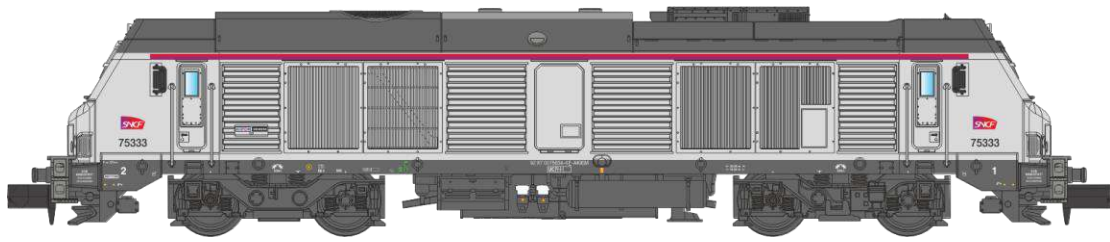

Catalogue BB75000

Série 1

Echelle N

NW-104 – Locomotive Diesel TSO n°75008 Epoque V-VI

NW-105 – Locomotive Diesel TSO n°75019 Epoque V-VI

NW-106 – Locomotive Diesel INFRA n°75034 Epoque V-VI

NW-107 – Locomotive Diesel INFRA n°675032 Epoque V-VI

NW-108 – Locomotive Diesel SNCF Intercité n°75333 Epoque V-VI

NW-109 – Locomotive Diesel SNCF Intercité n°75341 Epoque V-VI

NW-110 – Locomotive Diesel CFL CARGO n°75105 Epoque V-VI

NW-111 – Locomotive Diesel VFLI n°75043 Epoque V-VI

NW-112 – Locomotive Diesel SNCF FRET n°475058 Epoque V-VI