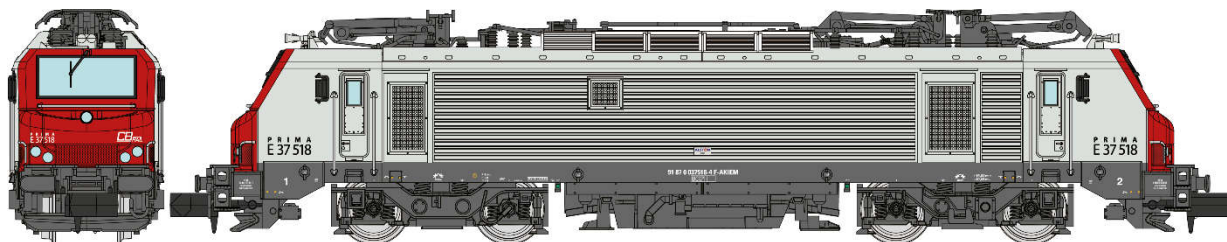

# Catalogue BB27000-BB37000 Alstom

Série 2 - Echelle N

*Alstom BB27000-BB37000 Series 2, N scale*

**NW-296 – BB 27063 livrée FRET, SNCF Ep. V- VI**  
*NW-296 – Electric locomotive BB 27063, FRET livery, SNCF Ep.V-VI*

**NW-297 – BB 27137M REGIO RAIL livrée bleue, Ep. VI**  
*NW-297 – Electric locomotive BB 27137M, REGIO RAIL blue livery, Ep.VI*

**NW-298 – BB 27162 EURO CARGO RAIL, Ep. VI**  
*NW-298 – Electric locomotive BB 27162, EURO CARGO RAIL livery, SNCF Ep.VI*

**NW-299 – BB 27135M LINEAS, Ep. VI**  
*NW-299 – Electric locomotive BB 27135M, LINEAS pink livery, Ep.VI*

**NW-300 – BB 37027 AKIEM, livrée de démonstration Innotrans 2010, Ep. VI**  
*NW-300 – Electric locomotive AKIEM BB 37027, Innotrans 2010 show livery, Ep.VI*